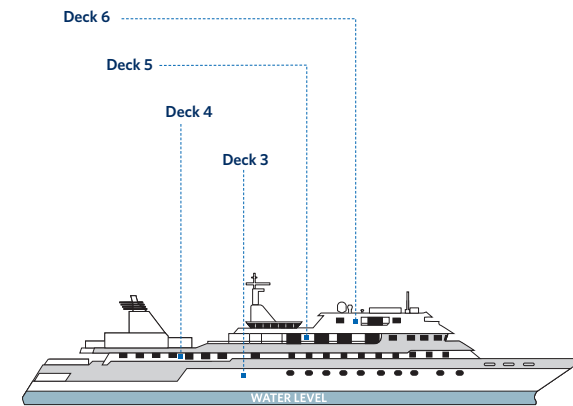

Celebrity  
**XPEDITION**

Occupancy: 48  
 Tonnage: 2,842  
 Length: 296 feet  
 Beam: 49 feet  
 Entered Service: 2004  
 Modernization: 2018

Photo: Celebrity Xpedition's upper deck hot tub with a view.

**SMOKING POLICY:** For all Celebrity ships, smoking is not permitted in any dining venue, casino, theater, hallway, elevator, or corridor, nor inside any stateroom or on any stateroom veranda, resulting in a cleaner, fresher, and healthier environment. Cigarette, cigar, and pipe smoking (this includes all smoking-like products, such as electronic cigarettes) is only permitted in designated outdoor areas.

Deck plans are not drawn to scale. Deck numbers reflect upper guest levels. For the most up-to-date deck plans, interactive experiences visit [celebrity.com](http://celebrity.com).

- PS Penthouse Suite
- XR Royal Suite
- XS Xpedition Suite
- XJ Junior Suite
- XP Premium Oceanview Stateroom
- + Medical Facility - Deck 3 - Located Mid-Ship
- Sofa Bed
- | Connecting Staterooms