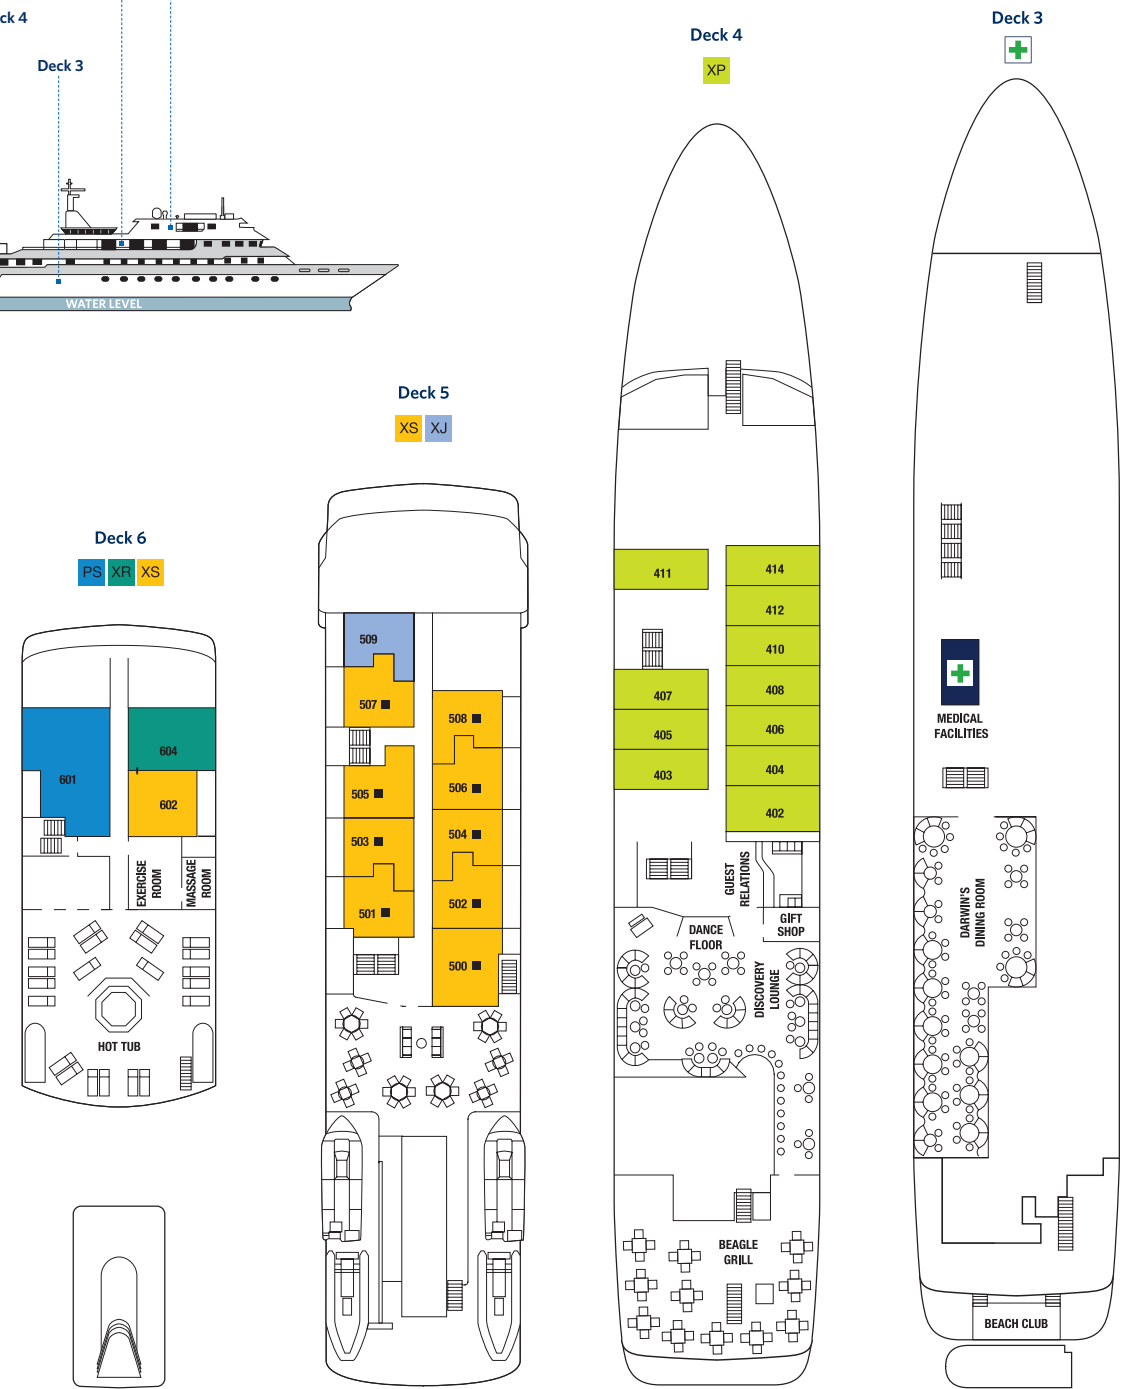

Celebrity  
**XPEDITION**

Occupancy: 48  
 Tonnage: 2,842  
 Length: 296 feet  
 Beam: 49 feet  
 Entered Service: 2004  
 Modernization: 2018

Photo: Celebrity Xpedition's upper deck hot tub with a view.

**SMOKING POLICY:** For all Celebrity ships, smoking is not permitted in any dining venue, casino, theater, hallway, elevator, or corridor, nor inside any stateroom or on any stateroom veranda, resulting in a cleaner, fresher, and healthier environment. Cigarette, cigar, and pipe smoking (this includes all smoking-like products, such as electronic cigarettes) is only permitted in designated outdoor areas.

Deck plans are not drawn to scale. Deck numbers reflect upper guest levels. For the most up-to-date deck plans, interactive experiences visit [celebrity.com](http://celebrity.com).

- PS Penthouse Suite
- XR Royal Suite
- XS Xpedition Suite
- XJ Junior Suite
- XP Premium Oceanview Stateroom
- + Medical Facility - Deck 3 - Located Mid-Ship
- Sofa Bed
- | Connecting Staterooms