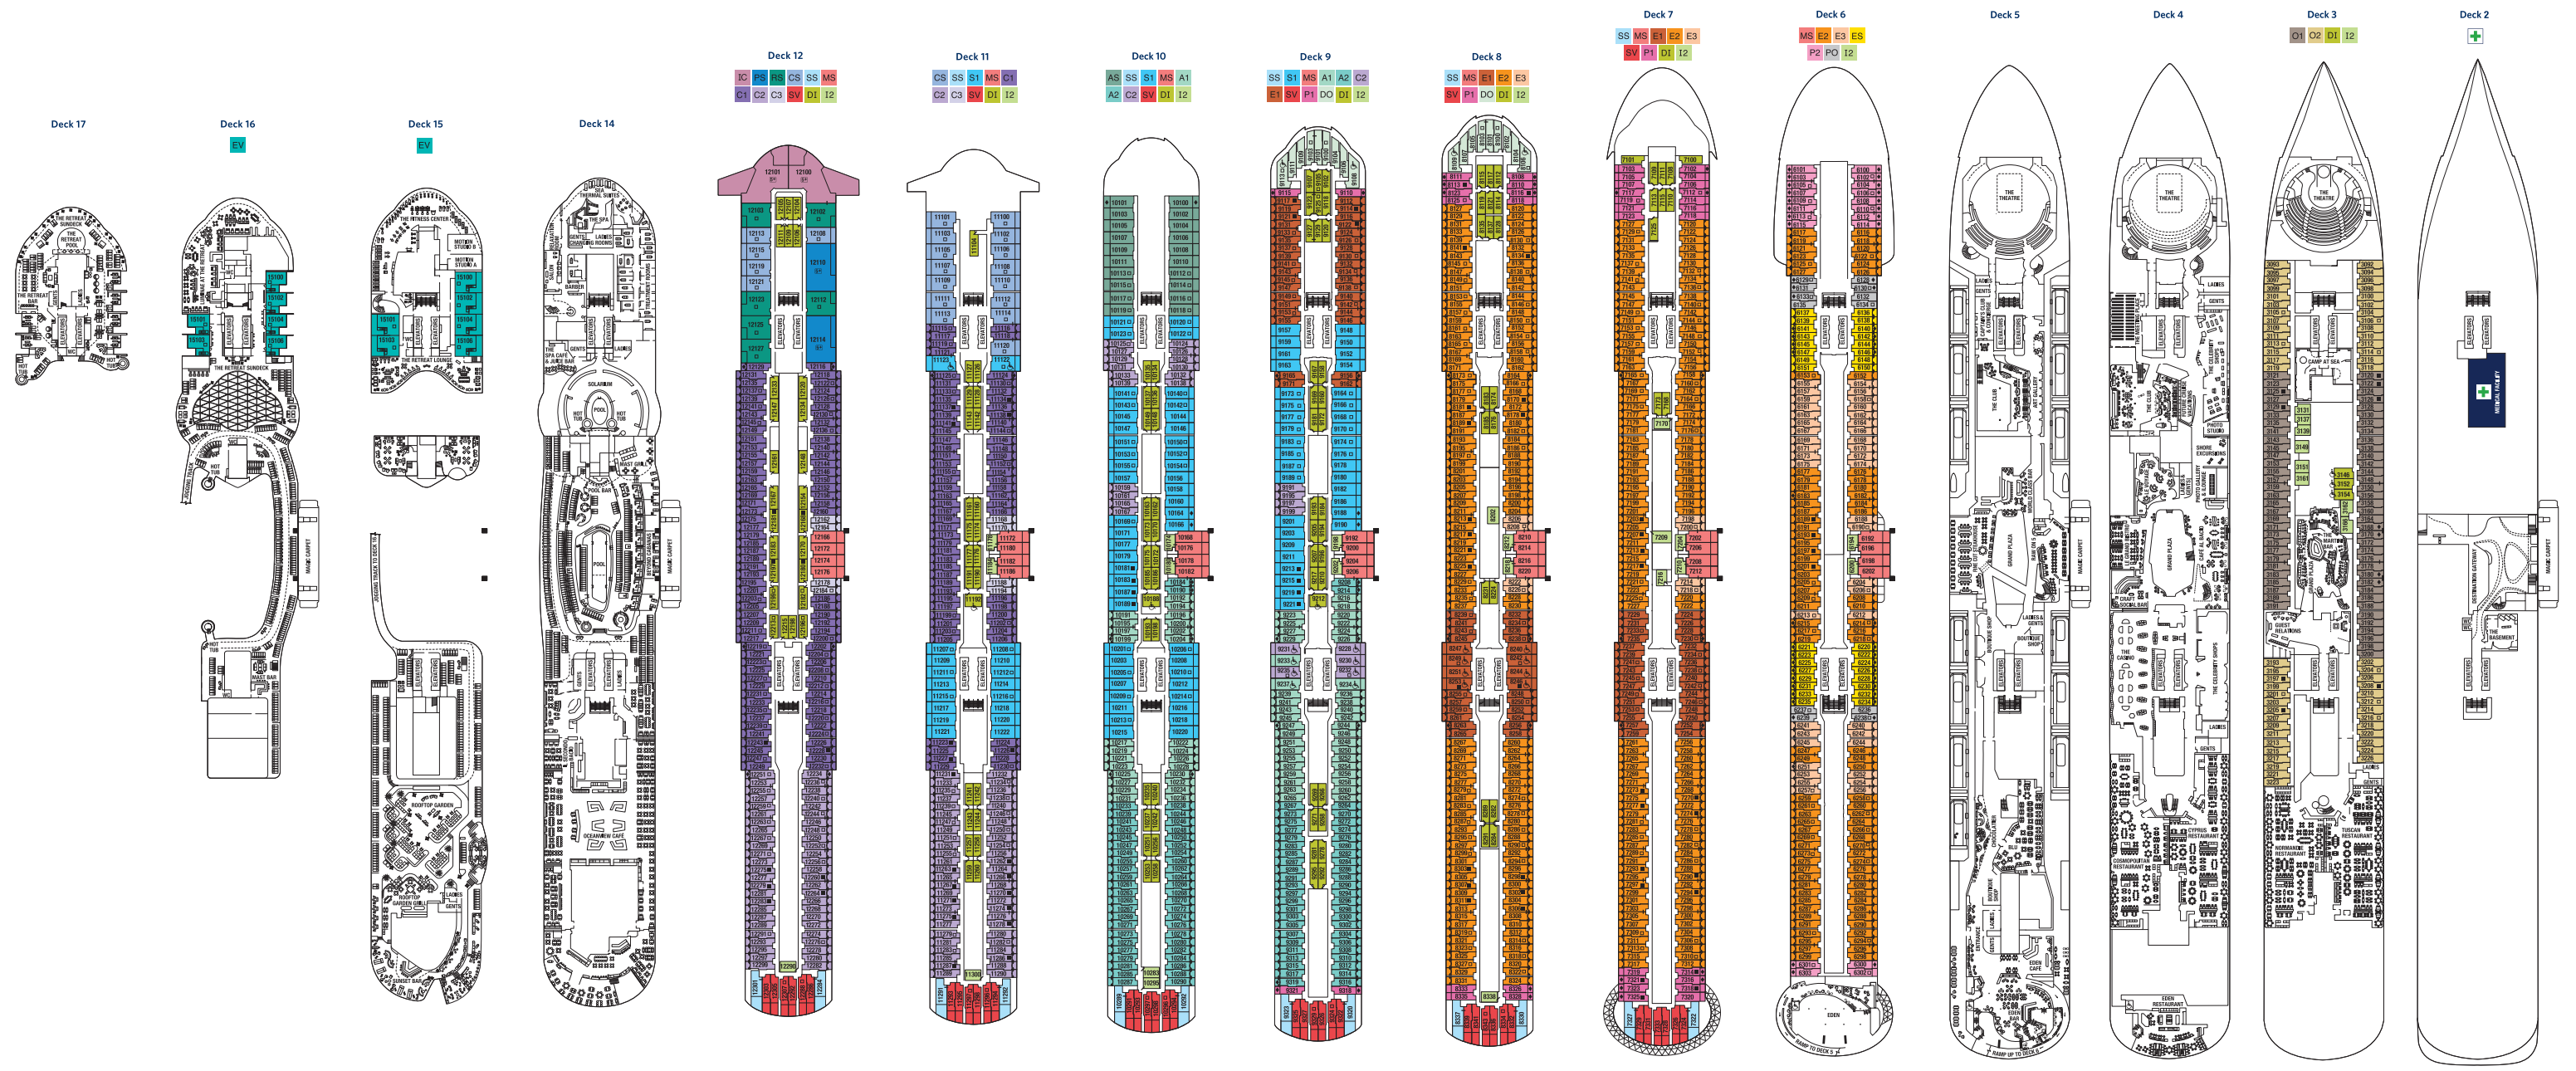

# CELEBRITY BEYOND<sup>SM</sup> DECK PLANS

- 1C** Iconic Suite
- PS** Penthouse Suite
- EV** Edge Villa
- RS** Royal Suite
- CS** Celebrity Suite
- AS** Aqua Sky Suite
- SS** Sunset Sky Suite
- S1** Sky Suite
- MS** Magic Carpet<sup>®</sup> Sky Suite

- A1** Prime AquaClass<sup>®</sup>
- A2** AquaClass
- C1** Prime Concierge Class
- C2** Concierge Class
- C3** Concierge Class (Partial View)

- E1** Prime Edge w/ Infinite Veranda<sup>®</sup>
- E2** Edge w/ Infinite Veranda
- E3** Edge w/ Infinite Veranda (Partial View)
- ES** Edge Single w/ Infinite Veranda
- SV** Sunset Veranda
- P1** Deluxe Porthole View w/ Veranda
- P2** Deluxe Porthole View w/ Veranda

- PO** Panoramic Ocean View
- DO** Deluxe Ocean View
- O1** Prime Ocean View
- O2** Ocean View
- D1** Deluxe Inside
- I2** Inside
- +** Medical Facility - Deck 2  
Located by Forward Elevators

- ◆** Obstructed View Stateroom
- Double Sofa Bed
- Single Sofa Bed
- 5+** Stateroom for occupancy 5 and up
- |** Connecting Staterooms - locations vary per ship
- /** Inside Stateroom Door Location
- ♿** Wheelchair Accessible Stateroom  
Featuring Roll-in Shower